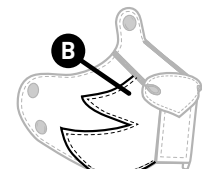

Long

EYEBROW DETAIL

Choose ONE.

Single

Double

9

EAR DETAIL

Choose ONE.

10

MUZZLE DETAILS

ADD A JOWL?

THEN CHOOSE ONE DETAIL

Yes

+\$10

7 Holes

FREE

Eyelets

+\$10

Whiskers

+\$15

Fur

+\$20