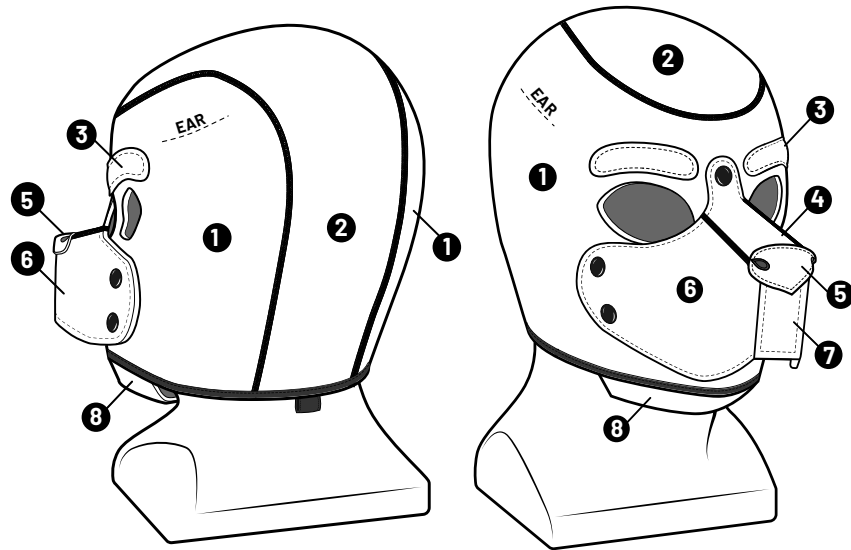

C. _____

10. Muzzle Details _____

A. _____ B. _____

* When selecting colors for sections 1 and 2, if either section is Shiny Black, then both MUST be Shiny Black.

MUZZLE LENGTH

Choose ONE.

Short

Standard

Long

EYEBROW DETAIL

Choose ONE.

Single

Double

9

EAR DETAIL

Choose ONE.