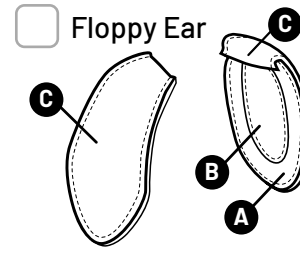

C. _____

10. Muzzle Details _____

A. _____ B. _____

* When selecting colors for sections 1 and 2, if either section is Shiny Black, then both MUST be Shiny Black.

MUZZLE LENGTH

Choose ONE.

Short

Standard

Long

EYEBROW DETAIL

Choose ONE.

Single

Double

9

EAR DETAIL

Choose ONE.

10

MUZZLE DETAILS

ADD A JOWL?

THEN CHOOSE ONE DETAIL

Yes

+\$10

7 Holes

FREE