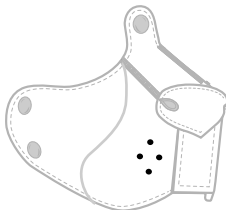

Submitted Date _____

Due Date _____

Approved By _____

FRISKY NEO651C

BASE PRICE: \$49.95

- 1. Nose _____
- 2. Muzzle Back _____
- 3. Muzzle Middle _____
- 4. Muzzle Front _____

 **5 ADD JOWL? +\$15** Yes

A. _____

6 CHOOSE ONE

Eyelets
+\$5

4 Holes
FREE

K9 NEO602C

BASE PRICE: \$47.95

- 1. Nose _____
- 2. Muzzle _____
- 3. Bridge _____
- 4. Muzzle Lip _____

 **5 ADD JOWL? +\$15** Yes

A. _____