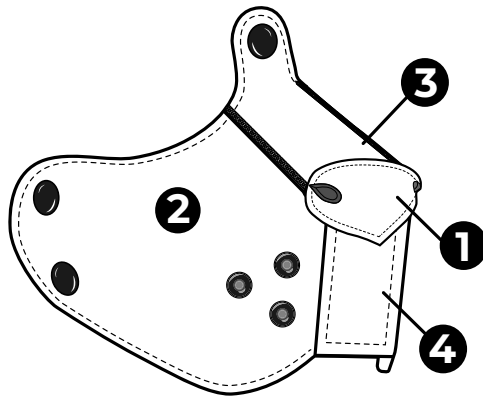

6 CHOOSE ONE

Eyelets
+\$5

4 Holes
FREE

K9 NEO602C

BASE PRICE: \$47.95

- 1. Nose _____
- 2. Muzzle _____
- 3. Bridge _____
- 4. Muzzle Lip _____

 **5 ADD JOWL? +\$15** Yes

A. _____

6 CHOOSE ONE

B.

Eyelets

7 Holes

Whiskers

Fur

PUPPY NEO515C

BASE PRICE: \$42.95