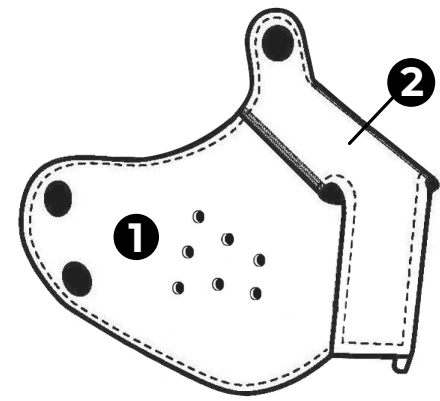

6 CHOOSE ONE

B.

Eyelets

7 Holes

Whiskers

Fur

PUPPY NEO515C

BASE PRICE: \$42.95

- 1. Muzzle _____
- 2. Bridge _____

All muzzles will be constructed with black plastic snaps and will be compatible with any style Mr. S Leather Neoprene Puppy Hood or Neoprene Face Muzzle Head Harness (NEO630).