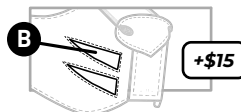

6 CHOOSE ONE

B.

Eyelets

7 Holes

Whiskers

Fur

PUPPY NEO515C

BASE PRICE: \$42.95