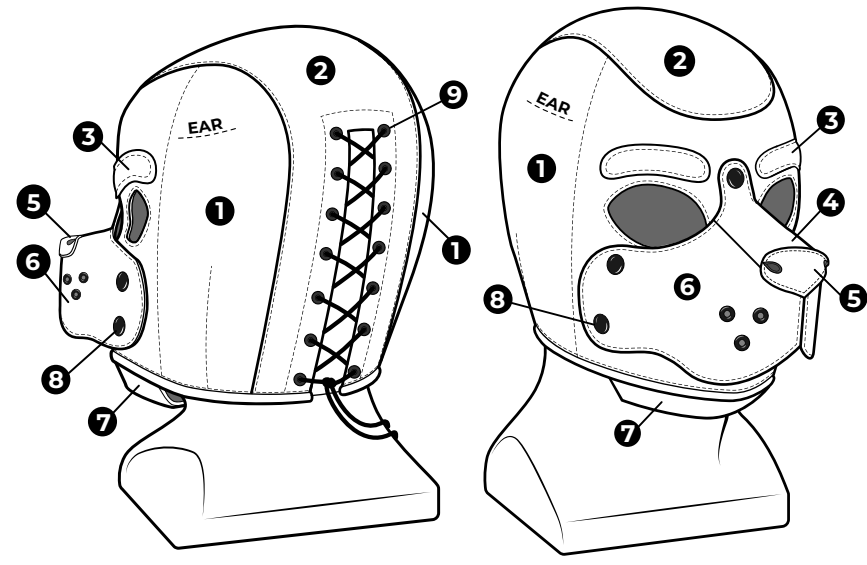

Order # _____

Submitted Date _____

Due Date _____

Approved By _____

SIZING

Brow Circumference Chin over Crown

<input type="checkbox"/> Small	21 - 22 in. 53.5 - 55.8 cm	25 in. 63.5 cm
<input type="checkbox"/> Medium	22 - 23 in. 55.8 - 58.4 cm	26 in. 66 cm
<input type="checkbox"/> Large	23 - 24 in. 58.4 - 61 cm	27 in. 68.5 cm
<input type="checkbox"/> X-Large	24 - 25 in. 61 - 63.5 cm	28 in. 71.2 cm
<input type="checkbox"/> XX-Large	25 - 26 in. 63.5 - 66 cm	29 in. 73.7 cm

FREE Add Eyeglass Slots **FREE** Add Ear Holes

COLOR SELECTIONS

- 1. Hood Base _____
- 2. Crown/Neck _____
- 3. Brow _____
- 4. Bridge _____
- 5. Nose _____
- 6. Muzzle _____
- 7. Chin _____
- 8. Snaps _____
- 9. Lacing Eyelets _____
- 10. Ear Details
A. _____ B. _____
C. _____
- 11. Muzzle Details
A. _____ B. _____
C. _____

**EYEBROW
DETAIL**

10 EAR DETAIL

Pointed Ear

Puppy Ear

MUZZLE LENGTH

Standard

Long

11 MUZZLE DETAILS