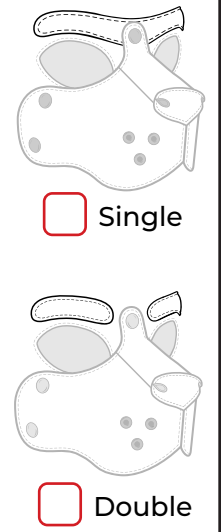

Order # _____

Submitted Date _____

Due Date _____

Approved By _____

SIZING

Brow Circumference Chin over Crown

<input type="checkbox"/> Small	21 - 22 in. 53.5 - 55.8 cm	25 in. 63.5 cm
<input type="checkbox"/> Medium	22 - 23 in. 55.8 - 58.4 cm	26 in. 66 cm
<input type="checkbox"/> Large	23 - 24 in. 58.4 - 61 cm	27 in. 68.5 cm
<input type="checkbox"/> X-Large	24 - 25 in. 61 - 63.5 cm	28 in. 71.2 cm
<input type="checkbox"/> XX-Large	25 - 26 in. 63.5 - 66 cm	29 in. 73.7 cm

FREE Add Eyeglass Slots **FREE** Add Ear Holes

COLOR SELECTIONS

- 1. Hood Base _____
- 2. Crown/Neck _____
- 3. Brow _____
- 4. Bridge _____
- 5. Nose _____
- 6. Muzzle _____
- 7. Chin _____
- 8. Snaps _____
- 9. Lacing Eyelets _____
- 10. Ear Details
A. _____ B. _____
C. _____
- 11. Muzzle Details
A. _____ B. _____
C. _____

**EYEBROW
DETAIL**

10 EAR DETAIL

Pointed Ear

Puppy Ear

MUZZLE LENGTH

Standard

Long

11 MUZZLE DETAILS