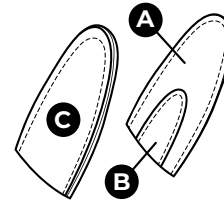

Order # _____

Submitted Date _____

Due Date _____

Approved By _____

SIZING

Brow Circumference Chin over Crown

<input type="checkbox"/> Small	21 - 22 in. 53.5 - 55.8 cm	25 in. 63.5 cm
<input type="checkbox"/> Medium	22 - 23 in. 55.8 - 58.4 cm	26 in. 66 cm
<input type="checkbox"/> Large	23 - 24 in. 58.4 - 61 cm	27 in. 68.5 cm
<input type="checkbox"/> X-Large	24 - 25 in. 61 - 63.5 cm	28 in. 71.2 cm
<input type="checkbox"/> XX-Large	25 - 26 in. 63.5 - 66 cm	29 in. 73.7 cm

FREE Add Eyeglass Slots **FREE** Add Ear Holes

COLOR SELECTIONS

1. Hood Base _____
2. Crown/Neck _____
3. Brow _____
4. Bridge _____
5. Nose _____
6. Muzzle _____
7. Chin _____
8. Snaps _____
9. Lacing Eyelets _____
10. Ear Details
A. _____ B. _____
C. _____
11. Muzzle Details
A. _____ B. _____
C. _____

**EYEBROW
DETAIL**

Single

Double

**10
EAR DETAIL**

Pointed Ear

Puppy Ear

**MUZZLE
LENGTH**

Standard

Long

**11
MUZZLE
DETAILS**

ADD A JOWL? _____

THEN CHOOSE ONE DETAIL

Yes

+\$20

Eyelets
Standard

FREE