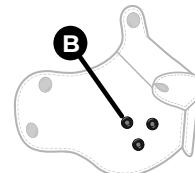

**EYEBROW
DETAIL**

Single

Double

**10
EAR DETAIL**

Pointed Ear

Puppy Ear

**MUZZLE
LENGTH**

Standard

Long

**11
MUZZLE
DETAILS**

ADD A JOWL? _____

THEN CHOOSE ONE DETAIL

Yes

+\$20

Eyelets
Standard

FREE