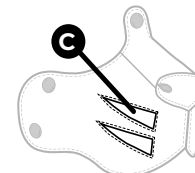

**EYEBROW
DETAIL**

Single

Double

**10
EAR DETAIL**

Pointed Ear

Puppy Ear

**MUZZLE
LENGTH**

Standard

Long

**11
MUZZLE
DETAILS**

ADD A JOWL? _____

THEN CHOOSE ONE DETAIL

Yes

+\$20

Eyelets
Standard

FREE