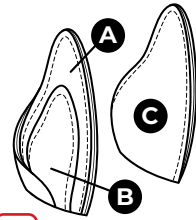

Order # _____

Submitted Date _____

Due Date _____

Approved By _____

SIZING

Brow Circumference Chin over Crown

<input type="checkbox"/> Small	21 - 22 in. 53.5 - 55.8 cm	25 in. 63.5 cm
<input type="checkbox"/> Medium	22 - 23 in. 55.8 - 58.4 cm	26 in. 66 cm
<input type="checkbox"/> Large	23 - 24 in. 58.4 - 61 cm	27 in. 68.5 cm
<input type="checkbox"/> X-Large	24 - 25 in. 61 - 63.5 cm	28 in. 71.2 cm
<input type="checkbox"/> XX-Large	25 - 26 in. 63.5 - 66 cm	29 in. 73.7 cm

FREE Add Eyeglass Slots **FREE** Add Ear Holes

COLOR SELECTIONS

1. Hood Base _____
2. Crown/Neck _____
3. Brow _____
4. Bridge _____
5. Nose _____
6. Muzzle _____
7. Chin _____
8. Snaps _____
9. Lacing Eyelets _____
10. Ear Details
A. _____ B. _____
C. _____
11. Muzzle Details
A. _____ B. _____
C. _____

**EYEBROW
DETAIL**

Single

Double

**10
EAR DETAIL**

Pointed Ear

Puppy Ear

**MUZZLE
LENGTH**

Standard

Long

**11
MUZZLE
DETAILS**

ADD A JOWL? _____

THEN CHOOSE ONE DETAIL

Yes

+\$20

Eyelets
Standard

FREE