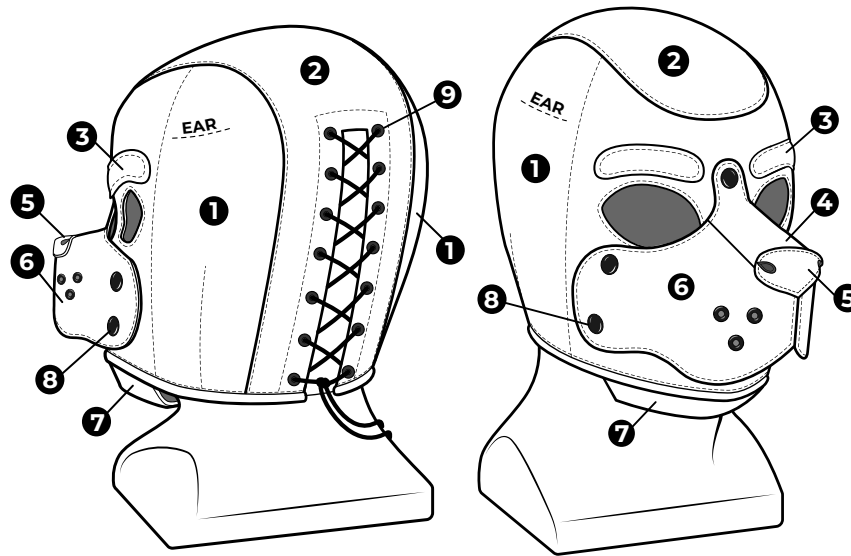

Order # _____

Submitted Date _____

Due Date _____

Approved By _____

SIZING

Brow Circumference Chin over Crown

<input type="checkbox"/> Small	21 - 22 in. 53.5 - 55.8 cm	25 in. 63.5 cm
<input type="checkbox"/> Medium	22 - 23 in. 55.8 - 58.4 cm	26 in. 66 cm
<input type="checkbox"/> Large	23 - 24 in. 58.4 - 61 cm	27 in. 68.5 cm
<input type="checkbox"/> X-Large	24 - 25 in. 61 - 63.5 cm	28 in. 71.2 cm
<input type="checkbox"/> XX-Large	25 - 26 in. 63.5 - 66 cm	29 in. 73.7 cm

FREE Add Eyeglass Slots **FREE** Add Ear Holes

COLOR SELECTIONS

1. Hood Base _____
2. Crown/Neck _____
3. Brow _____
4. Bridge _____
5. Nose _____
6. Muzzle _____
7. Chin _____
8. Snaps _____
9. Lacing Eyelets _____
10. Ear Details
A. _____ B. _____
C. _____
11. Muzzle Details
A. _____ B. _____
C. _____

**EYEBROW
DETAIL**

Single

Double

**10
EAR DETAIL**

Pointed Ear

Puppy Ear

**MUZZLE
LENGTH**

Standard