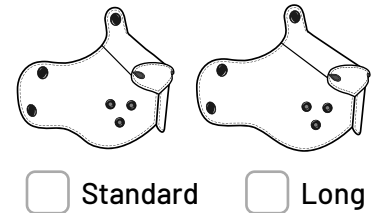

Submitted Date

Due Date

Approved By

**HOOD SIZING**

Brow Circumference    Chin over Crown

<input type="checkbox"/> Small	21 - 22 in. 53.5 - 55.8 cm	25 in. 63.5 cm
<input type="checkbox"/> Medium	22 - 23 in. 55.8 - 58.4 cm	26 in. 66 cm
<input type="checkbox"/> Large	23 - 24 in. 58.4 - 61 cm	27 in. 68.5 cm
<input type="checkbox"/> X-Large	24 - 25 in. 61 - 63.5 cm	28 in. 71.2 cm
<input type="checkbox"/> XX-Large	25 - 26 in. 63.5 - 66 cm	29 in. 73.7 cm

**+\$5** Add Eyeglass Slots     **FREE** Add Ear Holes

**COLOR SELECTIONS**  
Choose one color per entry.

1. Hood Base \_\_\_\_\_
2. Crown/Neck \_\_\_\_\_
3. Brow \_\_\_\_\_
4. Bridge \_\_\_\_\_
5. Nose \_\_\_\_\_
6. Muzzle \_\_\_\_\_
7. Chin \_\_\_\_\_
8. Snaps                      Black / Silver / Brass
9. Lacing Eyelets            Black / Silver / Brass
10. Ear Details  
A. \_\_\_\_\_ B. \_\_\_\_\_  
C. \_\_\_\_\_
11. Muzzle Details  
A. \_\_\_\_\_ B. \_\_\_\_\_ Black / Silver / Brass  
C. \_\_\_\_\_

**EYEBROW DETAIL**  
Choose ONE.

**10**

**EAR DETAIL**  
Choose ONE.

**MUZZLE LENGTH**  
Choose ONE.

ADD A JOWL?

THEN CHOOSE ONE DETAIL

**11**

**MUZZLE DETAILS**