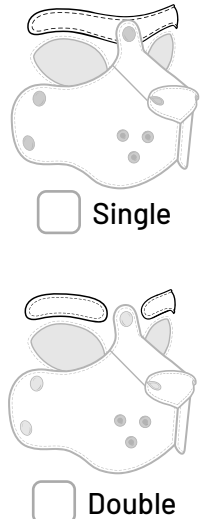

# CUSTOM LEATHER K9 PUPPY HOOD

**BASE PRICE: \$389.95**

**HT238C**

**CUSTOMER INFO**

Full Name \_\_\_\_\_

Email \_\_\_\_\_

Phone \_\_\_\_\_

Order #

Submitted Date

Due Date

Approved By

**HOOD SIZING**

Brow Circumference    Chin over Crown

<input type="checkbox"/> Small	21 - 22 in. 53.5 - 55.8 cm	25 in. 63.5 cm
<input type="checkbox"/> Medium	22 - 23 in. 55.8 - 58.4 cm	26 in. 66 cm
<input type="checkbox"/> Large	23 - 24 in. 58.4 - 61 cm	27 in. 68.5 cm
<input type="checkbox"/> X-Large	24 - 25 in. 61 - 63.5 cm	28 in. 71.2 cm
<input type="checkbox"/> XX-Large	25 - 26 in. 63.5 - 66 cm	29 in. 73.7 cm

**+\$5** Add Eyeglass Slots     **FREE** Add Ear Holes

**COLOR SELECTIONS**  
Choose one color per entry.

1. Hood Base \_\_\_\_\_
2. Crown/Neck \_\_\_\_\_
3. Brow \_\_\_\_\_
4. Bridge \_\_\_\_\_
5. Nose \_\_\_\_\_
6. Muzzle \_\_\_\_\_
7. Chin \_\_\_\_\_
8. Snaps                      Black / Silver / Brass
9. Lacing Eyelets            Black / Silver / Brass
10. Ear Details  
A. \_\_\_\_\_ B. \_\_\_\_\_  
C. \_\_\_\_\_
11. Muzzle Details  
A. \_\_\_\_\_ B. \_\_\_\_\_ Black / Silver / Brass  
C. \_\_\_\_\_

**EYEBROW DETAIL**  
Choose ONE.

**10**

**EAR DETAIL**  
Choose ONE.

**MUZZLE LENGTH**  
Choose ONE.

ADD A JOWL?

THEN CHOOSE ONE DETAIL

**11**

**MUZZLE DETAILS**