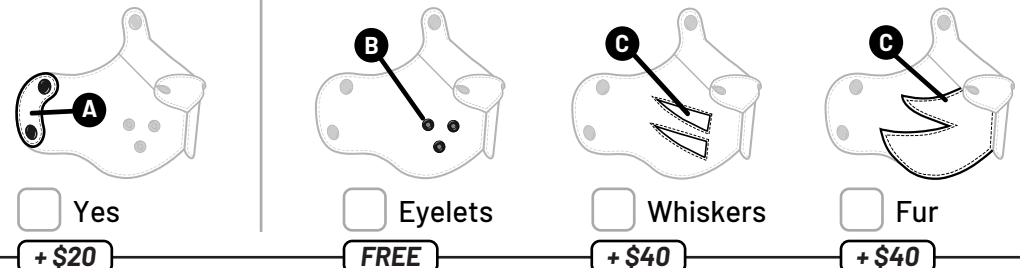

**+\$5** Add Eyeglass Slots     **FREE** Add Ear Holes

**COLOR SELECTIONS**  
Choose one color per entry.

1. Hood Base \_\_\_\_\_
2. Crown/Neck \_\_\_\_\_
3. Brow \_\_\_\_\_
4. Bridge \_\_\_\_\_
5. Nose \_\_\_\_\_
6. Muzzle \_\_\_\_\_
7. Chin \_\_\_\_\_
8. Snaps                      Black / Silver / Brass
9. Lacing Eyelets            Black / Silver / Brass
10. Ear Details  
A. \_\_\_\_\_ B. \_\_\_\_\_  
C. \_\_\_\_\_
11. Muzzle Details  
A. \_\_\_\_\_ B. \_\_\_\_\_ Black / Silver / Brass  
C. \_\_\_\_\_

**EYEBROW DETAIL**  
Choose ONE.

**10**

**EAR DETAIL**  
Choose ONE.

**MUZZLE LENGTH**  
Choose ONE.

ADD A JOWL?

THEN CHOOSE ONE DETAIL

**11**

**MUZZLE DETAILS**

**+\$20**

**FREE**

**+\$40**

**+\$40**