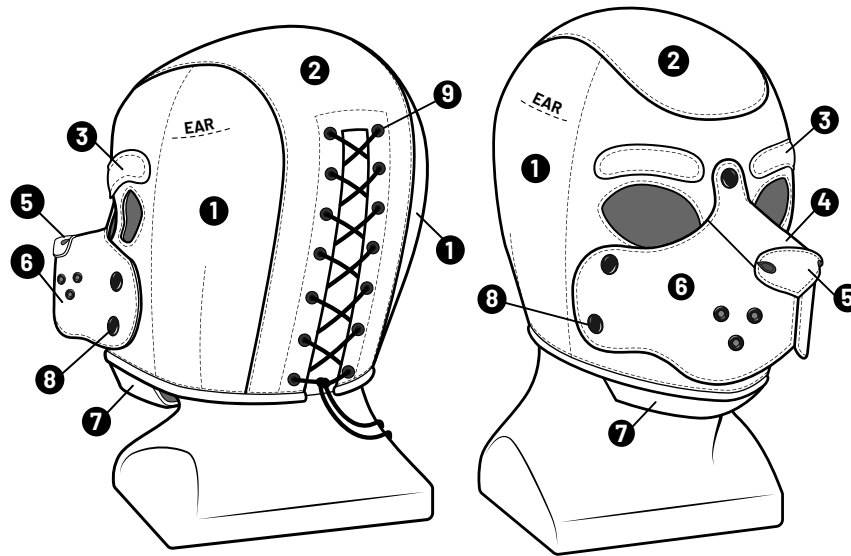

Submitted Date

Due Date

Approved By

**HOOD SIZING**

Brow Circumference    Chin over Crown

<input type="checkbox"/> Small	21 - 22 in. 53.5 - 55.8 cm	25 in. 63.5 cm
<input type="checkbox"/> Medium	22 - 23 in. 55.8 - 58.4 cm	26 in. 66 cm
<input type="checkbox"/> Large	23 - 24 in. 58.4 - 61 cm	27 in. 68.5 cm
<input type="checkbox"/> X-Large	24 - 25 in. 61 - 63.5 cm	28 in. 71.2 cm
<input type="checkbox"/> XX-Large	25 - 26 in. 63.5 - 66 cm	29 in. 73.7 cm

**+\$5** Add Eyeglass Slots     **FREE** Add Ear Holes

**COLOR SELECTIONS**  
Choose one color per entry.

1. Hood Base \_\_\_\_\_
2. Crown/Neck \_\_\_\_\_
3. Brow \_\_\_\_\_
4. Bridge \_\_\_\_\_
5. Nose \_\_\_\_\_
6. Muzzle \_\_\_\_\_
7. Chin \_\_\_\_\_
8. Snaps                      Black / Silver / Brass
9. Lacing Eyelets            Black / Silver / Brass
10. Ear Details  
A. \_\_\_\_\_ B. \_\_\_\_\_  
C. \_\_\_\_\_
11. Muzzle Details  
A. \_\_\_\_\_ B. \_\_\_\_\_ Black / Silver / Brass  
C. \_\_\_\_\_

**EYEBROW DETAIL**  
Choose ONE.

**10**

**EAR DETAIL**  
Choose ONE.

**MUZZLE LENGTH**  
Choose ONE.

ADD A JOWL?

THEN CHOOSE ONE DETAIL

**11**

**MUZZLE DETAILS**