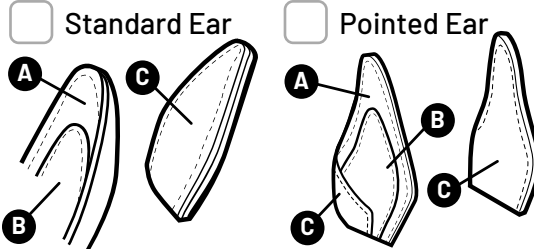

Submitted Date

Due Date

Approved By

**HOOD SIZING**

Brow Circumference    Chin over Crown

<input type="checkbox"/> Small	21 - 22 in. 53.5 - 55.8 cm	25 in. 63.5 cm
<input type="checkbox"/> Medium	22 - 23 in. 55.8 - 58.4 cm	26 in. 66 cm
<input type="checkbox"/> Large	23 - 24 in. 58.4 - 61 cm	27 in. 68.5 cm
<input type="checkbox"/> X-Large	24 - 25 in. 61 - 63.5 cm	28 in. 71.2 cm
<input type="checkbox"/> XX-Large	25 - 26 in. 63.5 - 66 cm	29 in. 73.7 cm

**+\$5** Add Eyeglass Slots     **FREE** Add Ear Holes

**COLOR SELECTIONS**  
Choose one color per entry.

1. Hood Base \_\_\_\_\_
2. Crown/Neck \_\_\_\_\_
3. Brow \_\_\_\_\_
4. Bridge \_\_\_\_\_
5. Nose \_\_\_\_\_
6. Muzzle \_\_\_\_\_
7. Chin \_\_\_\_\_
8. Snaps                      Black / Silver / Brass
9. Lacing Eyelets            Black / Silver / Brass
10. Ear Details  
A. \_\_\_\_\_ B. \_\_\_\_\_  
C. \_\_\_\_\_
11. Muzzle Details  
A. \_\_\_\_\_ B. \_\_\_\_\_ Black / Silver / Brass  
C. \_\_\_\_\_

**EYEBROW DETAIL**  
Choose ONE.

**10**

**EAR DETAIL**  
Choose ONE.

**MUZZLE LENGTH**  
Choose ONE.

ADD A JOWL?

THEN CHOOSE ONE DETAIL

**11**

**MUZZLE DETAILS**