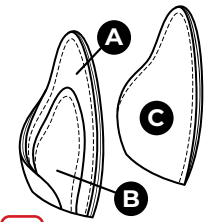

Order # _____

Submitted Date _____

Due Date _____

Approved By _____

SIZING

Brow Circumference Chin over Crown

<input type="checkbox"/> Small	21 - 22 in. 53.5 - 55.8 cm	25 in. 63.5 cm
<input type="checkbox"/> Medium	22 - 23 in. 55.8 - 58.4 cm	26 in. 66 cm
<input type="checkbox"/> Large	23 - 24 in. 58.4 - 61 cm	27 in. 68.5 cm
<input type="checkbox"/> X-Large	24 - 25 in. 61 - 63.5 cm	28 in. 71.2 cm
<input type="checkbox"/> XX-Large	25 - 26 in. 63.5 - 66 cm	29 in. 73.7 cm

FREE Add Eyeglass Slots **FREE** Add Ear Holes

COLOR SELECTIONS

- 1. Hood Base _____
- 2. Crown/Neck _____
- 3. Brow _____
- 4. Bridge _____
- 5. Nose _____
- 6. Muzzle _____
- 7. Chin _____ Black Elastic
- 8. Snaps _____
- 9. Lacing Eyelets _____
- 10. Ear Details
A. _____ B. _____
C. _____
- 11. Muzzle Details
A. _____ B. _____
C. _____

EYEBROW DETAIL

Single

Double

10 EAR DETAIL

Pointed Ear

Puppy Ear

MUZZLE LENGTH

Standard

Long

11 MUZZLE DETAILS

ADD A JOWL? Yes

THEN CHOOSE ONE DETAIL

Yes

+\$20

Eyelets Standard

FREE