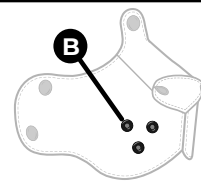

EYEBROW DETAIL

Single

Double

10 EAR DETAIL

Pointed Ear

Puppy Ear

MUZZLE LENGTH

Standard

Long

11 MUZZLE DETAILS

ADD A JOWL? Yes

THEN CHOOSE ONE DETAIL

Yes

+\$20

Eyelets Standard

FREE