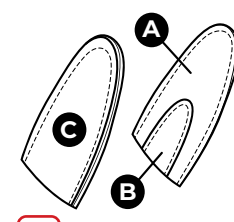

Order # _____

Submitted Date _____

Due Date _____

Approved By _____

SIZING

Brow Circumference Chin over Crown

<input type="checkbox"/> Small	21 - 22 in. 53.5 - 55.8 cm	25 in. 63.5 cm
<input type="checkbox"/> Medium	22 - 23 in. 55.8 - 58.4 cm	26 in. 66 cm
<input type="checkbox"/> Large	23 - 24 in. 58.4 - 61 cm	27 in. 68.5 cm
<input type="checkbox"/> X-Large	24 - 25 in. 61 - 63.5 cm	28 in. 71.2 cm
<input type="checkbox"/> XX-Large	25 - 26 in. 63.5 - 66 cm	29 in. 73.7 cm

FREE Add Eyeglass Slots **FREE** Add Ear Holes

COLOR SELECTIONS

- 1. Hood Base _____
- 2. Crown/Neck _____
- 3. Brow _____
- 4. Bridge _____
- 5. Nose _____
- 6. Muzzle _____
- 7. Chin _____ Black Elastic
- 8. Snaps _____
- 9. Lacing Eyelets _____
- 10. Ear Details
A. _____ B. _____
C. _____
- 11. Muzzle Details
A. _____ B. _____
C. _____

EYEBROW DETAIL

Single

Double

10 EAR DETAIL

Pointed Ear

Puppy Ear

MUZZLE LENGTH

Standard

Long

11 MUZZLE DETAILS

ADD A JOWL? Yes

THEN CHOOSE ONE DETAIL

Yes

+\$20

Eyelets Standard

FREE