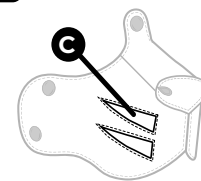

EYEBROW DETAIL

Single

Double

10 EAR DETAIL

Pointed Ear

Puppy Ear

MUZZLE LENGTH

Standard

Long

11 MUZZLE DETAILS

ADD A JOWL? Yes

THEN CHOOSE ONE DETAIL

Yes

+\$20

Eyelets Standard

FREE