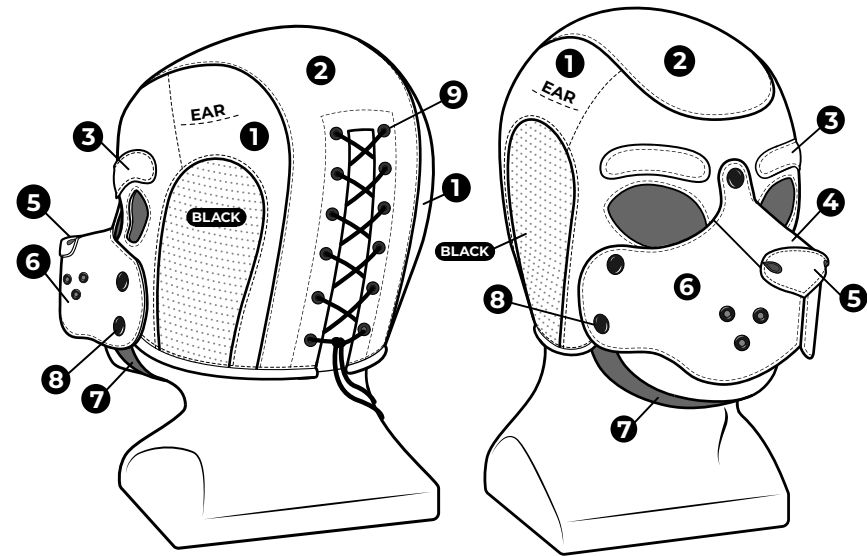

Order # _____

Submitted Date _____

Due Date _____

Approved By _____

SIZING

Brow Circumference Chin over Crown

<input type="checkbox"/> Small	21 - 22 in. 53.5 - 55.8 cm	25 in. 63.5 cm
<input type="checkbox"/> Medium	22 - 23 in. 55.8 - 58.4 cm	26 in. 66 cm
<input type="checkbox"/> Large	23 - 24 in. 58.4 - 61 cm	27 in. 68.5 cm
<input type="checkbox"/> X-Large	24 - 25 in. 61 - 63.5 cm	28 in. 71.2 cm
<input type="checkbox"/> XX-Large	25 - 26 in. 63.5 - 66 cm	29 in. 73.7 cm

FREE Add Eyeglass Slots **FREE** Add Ear Holes

COLOR SELECTIONS

- 1. Hood Base _____
- 2. Crown/Neck _____
- 3. Brow _____
- 4. Bridge _____
- 5. Nose _____
- 6. Muzzle _____
- 7. Chin _____ Black Elastic
- 8. Snaps _____
- 9. Lacing Eyelets _____
- 10. Ear Details
A. _____ B. _____
C. _____
- 11. Muzzle Details
A. _____ B. _____
C. _____

EYEBROW DETAIL

Single

Double

10 EAR DETAIL

Pointed Ear

Puppy Ear

MUZZLE LENGTH

Standard