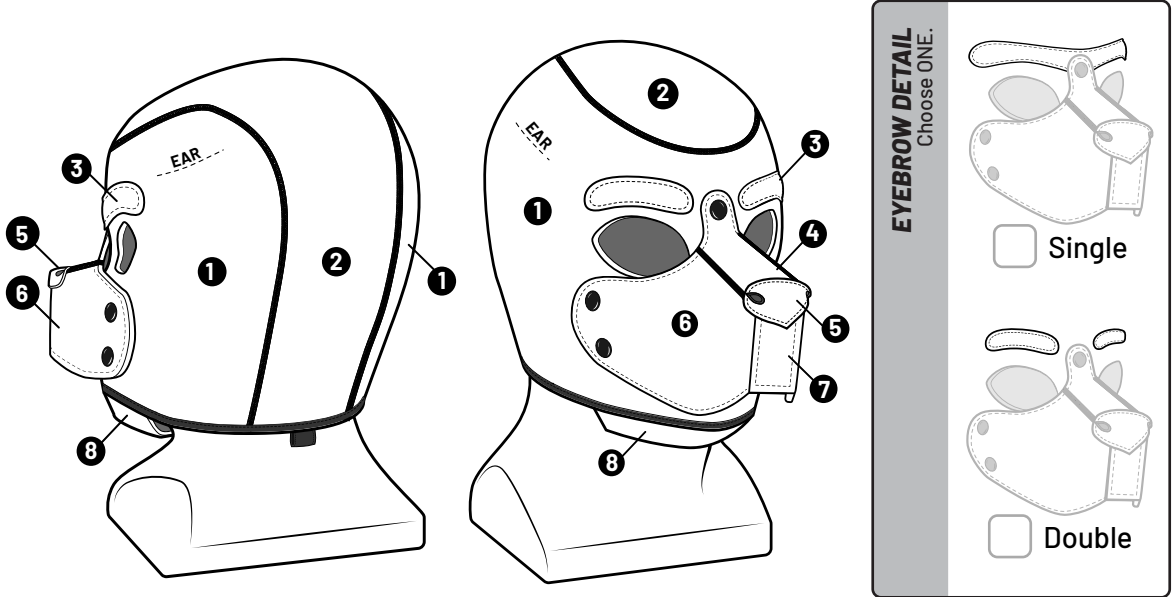

COLOR SELECTIONS
Choose one color per entry.

1. Hood Base* _____

2. Crown/Neck* _____

3. Brow _____

4. Bridge _____

5. Nose _____

6. Muzzle _____

7. Muzzle Lip _____

8. Chin _____

9. Ear Details
A. _____ B. _____
C. _____

10. Muzzle Details
A. _____ B. _____

* When selecting colors for sections 1 and 2, if either section is Shiny Black, then both MUST be Shiny Black.